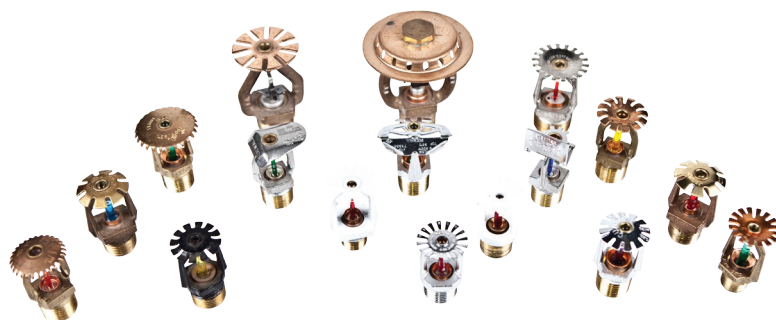

SPRINKLERS

Sprinkler Pendant 10mm

Available in Standard & Quick Response.

Finishes	Available Temp	Other Sizes
Brass, Chrome	68	Yes
Brass	79	
Brass	93	

Sprinkler Upright 10mm

Available in Standard & Quick Response.

Finishes	Available Temp	Other Sizes
Brass	68	Yes
	79	
	93	

Sprinkler Conventional

Available in Standard & Quick Response.

Finishes	Available Size / Temp	Other Sizes
Brass	15/68	Yes
	15/79	
	15/93	
	15/141	
	15/182	
	20/93	

Sprinkler Pendant 15mm

Available in Standard & Quick Response.

Finishes	Available Size / Temp	Other Sizes
Brass, Chrome	15 / 68	Yes
Brass, Chrome	15 / 79	
Brass, Chrome, White	15 / 93	
Brass, Chrome	15 / 141	
Brass, Chrome	15 / 182	
Brass	20 / 68	
Brass	20 / 141	

Pendant Sprinkler Extra Fast Response

Finishes	Available Size / Temp	Other Sizes
Brass	20 / 68	Yes
	20 / 93	

Sprinkler Pendant 20mm

Available in Standard & Quick Response.

Finishes	Available Size / Temp	Other Sizes
Brass	20 / 141	Yes