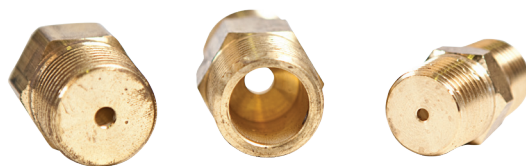

Escutcheon Plate Screw On

Available In	Available Sizes	Other Sizes
White & Chrome	10	Yes
	15	

Escutcheon Plate Deep Adjustable

Available In
White

Escutcheon Plate Stainless Steel To Suit 1" Pipe

Heat Cowl Elbow

Heat Collector Plate Round Stainless Steel

Available Sizes	Other Sizes
15 x 125	No

Dust Pan Heat Collector

Pop Up Indicator

Restricted Orifice Drain Bush

Available Sizes	Other Sizes
20 x 15	No

Restricted Orifice Nipple

Available Sizes	Other Sizes
6	No
12	
24	
36	

Spares Box Stainless Steel

Available Sizes	Other Sizes
24	No

Sprinkler Key - All Sizes Are Available Upon Request

Available In
Tyco Type A
Concealed Protector
Concealed Reliable
Concealed Tyco
Concealed Viking
D Reliable
Protector
RC1 Reliable
Viking Open End
Viking Ratchet
Victaulic Open End