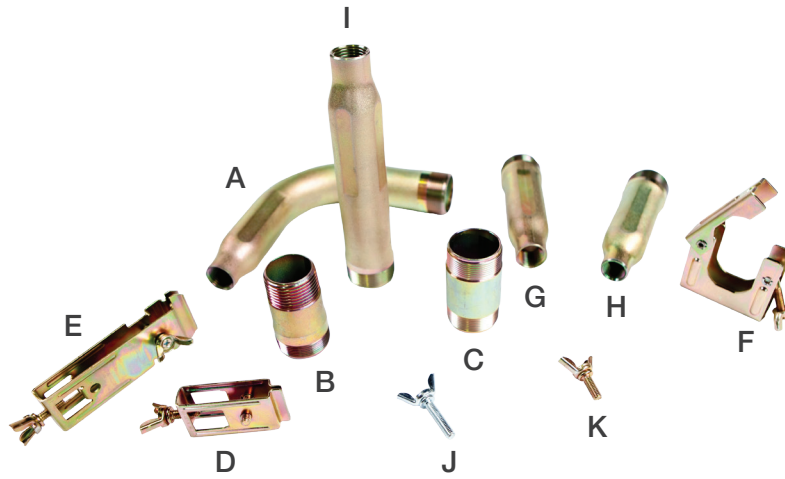

PIPE

Pipe is stocked in half length. Full lengths are available upon request. Any pipe can be supplied roll grooved or threaded at any length.

Galvanised Pipe Pieces Threaded Both Ends (Barrel Nipple)

Available Sizes	Other Sizes
8 x 100	
8 x 150	
10 x 100	
10 x 150	
15 x 50	
15 x 75	
15 x 100	
15 x 150	
15 x 200	
15 x 250	
15 x 300	
15 x 450	
15 x 600	
15 x 750	
15 x 900	Yes
15 x 1220	
15 x 1500	
20 x 50	
20 x 75	
20 x 150	
20 x 200	
20 x 300	
20 x 450	
20 x 750	
20 x 900	
25 x 50	
25 x 75	
25 x 100	

Available Sizes	Other Sizes
2M	No

Pipe Dropper - Double Ended - Galvanised

Available Sizes	Other Sizes
25 x 15 x 1200	No

Pipe Dropper Double Ended - Stainless Steel

Available Sizes	Other Sizes
2M	No

Flexible Dropper Complete With Fixings

Available Sizes	Other Sizes
1200	Yes
1500	
1800	

Short Angle Nozzle For Flex Dropper

Available Sizes	Other Sizes
-	Yes

Nozzle Clamp For Short Angle Nozzle

Available Sizes	Other Sizes
-	Yes

Angle Nozzle For Flex Dropper (A)

Available Sizes	Other Sizes
-	Yes

Extension Nipple For Flex Dropper (B)

Available Sizes	Other Sizes
-	Yes

Nipple For Flex Dropper (C)

Available Sizes	Other Sizes
-	Yes

Grid Bracket For Flex Dropper (D)

Available Sizes	Other Sizes
-	Yes