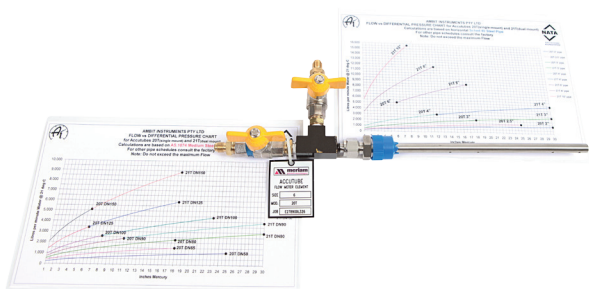

Annubar

Brass Adaptor

Available Sizes	Other Sizes
10 x 32	No
15 x 25	

Bollard 100 x 1200

Cable Tie Pack of 100

Available Sizes	Other Sizes
100mm	No
150mm	
200mm	
400mm